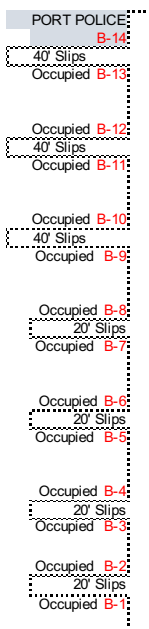

Ramp (Load/Unload)

Wash Down Area

Electrical

Marina Mgr. Office

NOTE: Currently no Vacancies
Application are accepted for WAITING LIST

Canopy

Fuel Dock

CO-OP