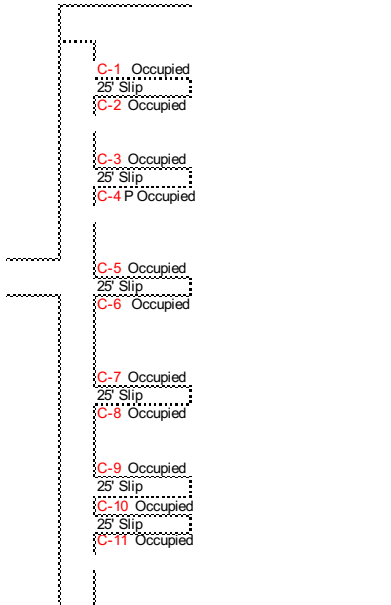

Ramp (Load/Unload)

Wash Down Area

Electrical

Marina Mgr. Office

NOTE: Currently no Vacancies
Application are accepted for WAITING LIST

Canopy

Fuel Dock

CO-OP