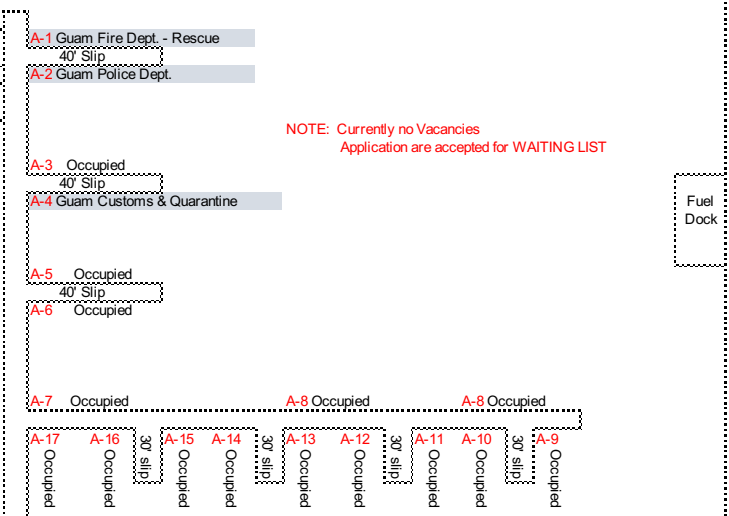

Ramp (Load/Unload)

Wash Down Area

Electrical

Marina Mgr. Office

NOTE: Currently no Vacancies
Application are accepted for WAITING LIST

Canopy

Fuel Dock

CO-OP